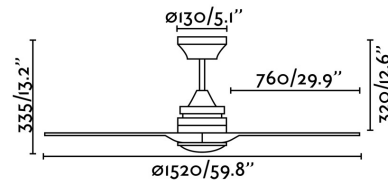

ALO Ceiling fan

Ref. 33718

Ceiling fan for the ventilation of rooms up to 17'6m². Motor made from steel and blades. Operated by remote control, included. This ceiling fan has reverse function and it is suitable for inclining room. It has 3 adjustable speed with a 14-30-56W and 80-113-155 revolutions per minute depending on speed. Airflow: 129.29 m³ min / 4564 CFM.

Specifications

Voltage:	220-240V
Operating Frequency:	50Hz
IP:	20
Class:	I
Material:	Motor made from steel and blades from wood
Net Width:	1520 mm
Height:	335 mm
Diameter:	1520 Ø
Volume:	0.05394 m ³

8421776144613