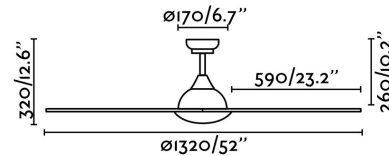

SIoux White ceiling fan with DC motor

Ref. 33770

White ceiling fan with DC motor suitable for rooms from 13m2 to 17,6m2. Operated by remote control,(included) setted up with 6 dimmable speeds 106-143-174-198-233 rpm which correspond to the following consumptions of 5-10-16-23-38W. This ceiling fan has winter / summer function. Two rod included. Airflow: 164,32 m3 min / 5803 CFM

Specifications

Voltage:	230V
Operating Frequency:	50Hz
IP:	44
Material:	Motor made from steel and ABS blades
Length:	1320 mm
Net Width:	1320 mm
Height:	320 mm
Diameter:	1320 Ø
Net Weight:	6.47 kg
Volume:	0.04901 m3