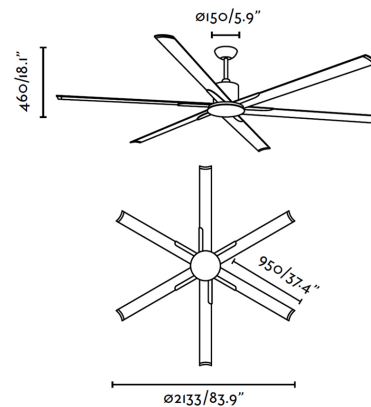

## ANDROS Brown ceiling fan with DC motor

Ref. 33462

Large ceiling fan with 6 aerodynamic blades which increase the feeling of freshness and a ground-breaking design. ANDROS is a modern ceiling fan, ideal for the ventilation of rooms over 17.6m<sup>2</sup>. Activated by remote control. This ceiling fan with DC motor has 6 adjustable speeds with a 4-6-10-15-22-35W consumption and 30-41-53-64-74-88 revolutions per minute depending on speed. This fan comes with a reverse function summer-winter, so you can also use it in winter, improving the efficiency of your heating system. Airflow: 406.40 m<sup>3</sup> min / 14352 CFM

### Specifications

<b>Voltage:</b>	220-240V
<b>Operating Frequency:</b>	50/60Hz
<b>Material:</b>	Steel motor, aluminium and ABS blades
<b>Length:</b>	2133 mm
<b>Net Width:</b>	460 mm
<b>Height:</b>	2133 mm
<b>Diameter:</b>	2133 Ø
<b>Net Weight:</b>	11.14 kg
<b>Volume:</b>	0.05622 m <sup>3</sup>