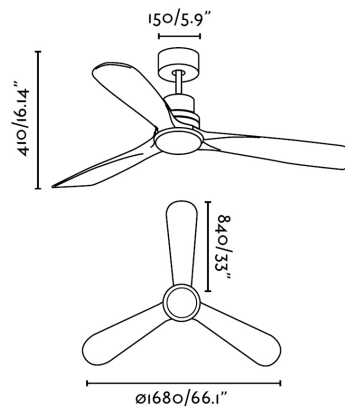

## LANTAU-G LED Matt nickel ceiling fan

Ref. 33463

The XL version with light of LANTAU is here! Modern Ceiling Fan with a ground-breaking design, ideal for the ventilation of rooms over 17.6m<sup>2</sup>. The light source is SMD LED of 12W and warm light, integrated. Motor made of steel and wooden blades. Blade finish is dark walnut. Operated on remote control (included). It has 3 adjustable speeds with a 25-47-90W consumption and 70-100-140 revolutions per minute depending on speed. This fan with light comes with a reverse function, so you can also use it in winter, improving the efficiency of your heating system.

### Specifications

<b>Bulb:</b>	SMD LED 3000K
<b>Bulb included:</b>	Yes
<b>Transformer:</b>	Driver
<b>Transformer included:</b>	Yes
<b>Voltage:</b>	220-240V
<b>Operating Frequency:</b>	50Hz
<b>IP:</b>	20
<b>Material:</b>	Motor made from steel and blades from natural wood
<b>Length:</b>	1680 mm
<b>Net Width:</b>	410 mm
<b>Height:</b>	1680 mm
<b>Diameter:</b>	1680 Ø
<b>Net Weight:</b>	8.30 kg
<b>Volume:</b>	0.07409 m <sup>3</sup>