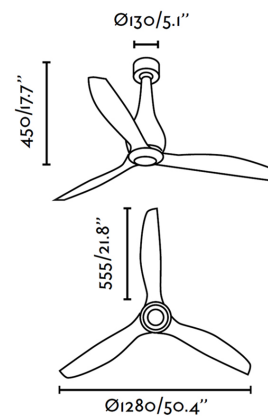

MINI ETERFAN Matt black/wood ceiling fan with DC motor

Ref. 32028

The colour version of MINI ETERFAN is here, a designer fan by Faro Design Team. It comes with a low-consumption DC motor, built in metal and matt black glass, with wood blades. It offers 3 adjustable speeds with a 3-6-9-13-22-32W consumption and 51-77-103-129-155-185 revolutions per minute depending on speed. This ceiling fan with light comes with a reverse function, so you can also use it in winter, improving the efficiency of your heating system. Accessory LED light kit ref. 33383 not included. Airflow: 145.66 m3 min / 5144 CFM

Specifications

Voltage:	220-240V
Operating Frequency:	50/60Hz
IP:	20
Class:	II
Material:	Motor made from metal and transparent glass, with blades from polycarbonate
Designer:	FARO TEAM
Length:	1280 mm
Net Width:	450 mm
Height:	1280 mm
Diameter:	1280 Ø
Net Weight:	5.10 kg
Volume:	0.08149 m3