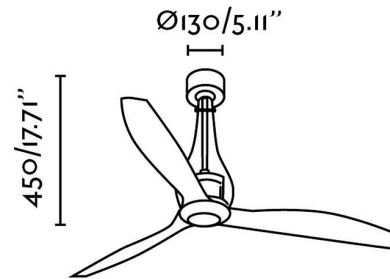

## MINI ETERFAN Transparent ceiling fan with Dc motor

Ref. 33382

MINI ETERFAN is the reduced version of the ETERFAN model, a designer fan by Faro Design Team, conceived to meet the needs of different rooms. This ceiling fan is ideal for the ventilation of areas ranging from 13m<sup>2</sup> to 17,6m<sup>2</sup>. It comes with a low-consumption DC motor, built in metal and transparent glass, with transparent PC blades. It offers 3 adjustable speeds with a 3,5-5,8-8,8-13,4-21,5-32,4W consumption and 51-77-103-129-155-185 revolutions per minute depending on speed. This ceiling fan with light comes with a reverse function, so you can also use it in winter, improving the efficiency of your heating system. Accessory LED light kit ref. 33383 not included. Airflow: 145.66 m<sup>3</sup> min / 5144 CFM

### Specifications

<b>Voltage:</b>	220-240V
<b>Operating Frequency:</b>	50/60Hz
<b>IP:</b>	20
<b>Class:</b>	II
<b>Material:</b>	Cristal
<b>Designer:</b>	FARO TEAM
<b>Length:</b>	1280 mm
<b>Net Width:</b>	450 mm
<b>Height:</b>	1280 mm
<b>Diameter:</b>	1280 Ø
<b>Net Weight:</b>	6.80 kg
<b>Volume:</b>	0.08303 m <sup>3</sup>