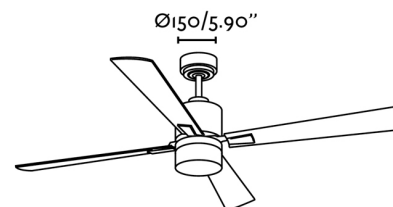

PALK Satin nickel ceiling fan with DC motor

Ref. 33470

Modern ceiling fan with DC motor suitable for rooms from 17,6m2. Bulb(s) 2L X E14 40W, not included. Motor made from steel and blades from wood with an opal glass difusser. The color of blades are maple, no reversibles. Operated by remote control, (included) setted up with 4 dimmable speeds 50-77-104-131-158-185 rpm which correspond to the following consumptions of 3-5-8-13-21-32w. This ceiling fan has winter / summer function.

Specifications

Bulb:	2 x E14 40W
Bulb included:	No
Voltage:	220-240V
Operating Frequency:	50/60Hz
IP:	20
Class:	I
Material:	Motor made from steel and blades from wood with an opal glass difusser
Recommended bulb:	17451
Description of recommended Bulb:	G45 MATE LED E14 3W 2700K 250Lm
Length:	1320 mm
Net Width:	390 mm
Height:	1320 mm
Diameter:	1320 Ø
Net Weight:	6.40 kg
Volume:	0.03267 m3