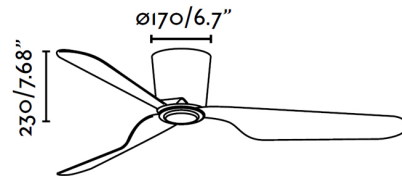

## PEMBA White ceiling fan with DC motor

Ref. 33471

Modern ceiling fan with DC motor suitable for up to 13m2. Motor made from steel and blades from acrylic. The color of blades are white, no reversibles. Operated by remote control, (included) setted up with 6 dimmable speeds 50-76-99-127-151-175 rpm which correspond to the following consumptions of 2-7-9-14-21-32w. This fan comes with a reverse function, so you can also use it in winter.

### Specifications

<b>Voltage:</b>	220-240V
<b>Operating Frequency:</b>	50/60Hz
<b>IP:</b>	20
<b>Class:</b>	I
<b>Material:</b>	Motor made from steel and blades from acrylic
<b>Length:</b>	1320 mm
<b>Net Width:</b>	230 mm
<b>Height:</b>	1320 mm
<b>Diameter:</b>	1320 Ø
<b>Net Weight:</b>	5.50 kg
<b>Volume:</b>	0.03694 m3