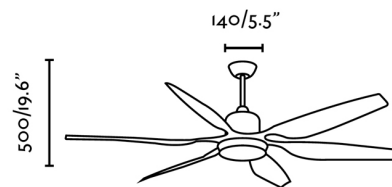

TILOS Brown ceiling fan

Ref. 33466

Large brown ceiling fan with 6 aerodynamic blades which increase the feeling of freshness. TILOS is a modern ceiling fan, ideal for the ventilation of rooms over 17.6m². Activated by remote control. This ceiling fan with DC motor has 6 adjustable speeds with a 4-6-9-14-21-35W consumption and 31-43-55-67-78-95 revolutions per minute depending on speed. This fan comes with a reverse function summer-winter, so you can also use it in winter, improving the efficiency of your heating system.

Specifications

Bulb:	2 x E27 20W
Bulb included:	No
Voltage:	220-240V
Operating Frequency:	50/60Hz
IP:	20
Class:	I
Material:	Motor made from steel and blades from ABS with an opal glass difusser
Length:	1685 mm
Net Width:	500 mm
Height:	1685 mm
Diameter:	1685 Ø
Net Weight:	9.00 kg
Volume:	0.05997 m ³