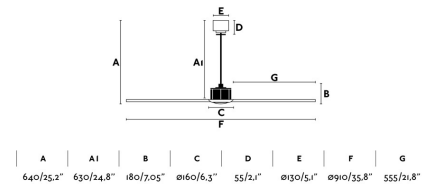

Recommended bulb:

Description of recommended Bulb:

Length: 910 mm

Net Width: 910 mm

Height: 640 mm

Net Weight: 3.90 kg

Volume: 0.02563 m³