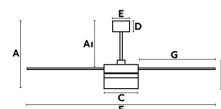

## ICE LED SPEAKER White ceiling fan with speaker

Ref. 33460

ICE is a designer fan by Estudi Ribaudí, which includes a LED light kit and speaker (frequency range 20Hz-20KHz, Max 4? 13W 90DB), ideal for rooms over 17m2. The light source of this ceiling fan is SMD LED 12W of warm light (included). Motor built in steel, reversible PLYWOOD blades finished in white and maple, and glass diffuser. Operated on remote control, included. ICE offers 3 adjustable speeds with a consumption of 13-25-55W y 85-130-190 revolutions per minute depending on speed. This fan comes with a reverse function, so you can also use it in winter, improving the efficiency of your heating system. Suitable for incling room.

### Specifications

<b>Bulb:</b>	SMD LED 15W 3000K 800lm
<b>Bulb included:</b>	Yes
<b>Transformer:</b>	Driver
<b>Transformer included:</b>	Yes
<b>Voltage:</b>	220-240V
<b>Operating Frequency:</b>	50Hz
<b>IP:</b>	20
<b>Class:</b>	I
<b>Material:</b>	Steel motor, PLYWOOD blades, ABS speaker and glass difusser
<b>Designer:</b>	ESTUDI RIBAUDÍ
<b>Recommended bulb:</b>	
<b>Description of recommended Bulb:</b>	
<b>Length:</b>	1320 mm
<b>Net Width:</b>	1320 mm
<b>Height:</b>	385 mm
<b>Net Weight:</b>	8.70 kg
<b>Volume:</b>	0.04245 m3