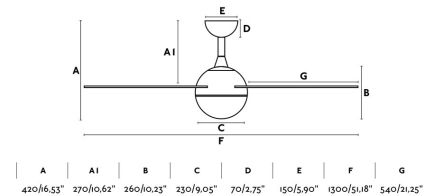

## IZARO LED White ceiling fan with DC motor

Ref. 33514

Ceiling fan with light and with DC motor suitable for rooms from 17m2. The colour of blades are white and maple, reversible. Operated by remote control (included) setted up with 5 dimmable speeds 5-10-16-25-37W and 100-142-165-192-226rpm. This white ceiling fan has winter / summer function. Airflow: 190,12 m3 min / 6711 CFM. This ceiling fan is suitable for inclining roof.

### Specifications

<b>Bulb:</b>	LED SMD 15W 3000K 850lm
<b>Bulb included:</b>	Yes
<b>Transformer:</b>	
<b>Transformer included:</b>	Yes
<b>Voltage:</b>	220-240V
<b>Operating Frequency:</b>	50Hz
<b>IP:</b>	20
<b>Class:</b>	I
<b>Material:</b>	Motor made from steel and blades from plywood

**Designer:**

**Recommended bulb:**

**Description of recommended Bulb:**

<b>Height:</b>	420 mm
<b>Diameter:</b>	1320 Ø
<b>Net Weight:</b>	4.00 kg
<b>Volume:</b>	0.05660 m3

8421776167100