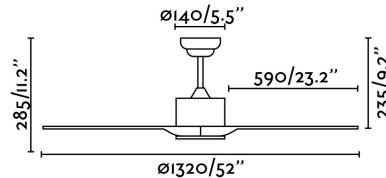

## LUZON Brown ceiling fan

Ref. 33751

Brown ceiling fan with light ideal for the ventilation of rooms up to 17'6m2. Made from metal, blades from wood and opal glass difusser. Operated on remote control (included). This ceiling fan is suitable for inclining room. It has 3 adjustable speed with a 14-30-56W and 80-113-155 revolutions per minute depending on speed.

### Specifications

<b>Voltage:</b>	220-240V
<b>Operating Frequency:</b>	50Hz
<b>IP:</b>	20
<b>Class:</b>	I
<b>Material:</b>	Metal and blades from ABS
<b>Length:</b>	1320 mm
<b>Net Width:</b>	1320 mm
<b>Height:</b>	280 mm
<b>Diameter:</b>	1320 Ø
<b>Net Weight:</b>	5.30 kg
<b>Volume:</b>	0.05935 m3