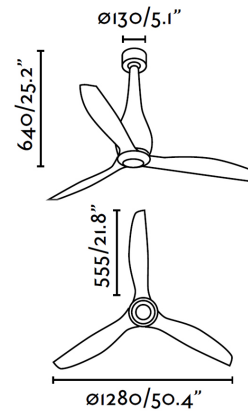

ETERFAN Matt white/transparent ceiling fan with DC motor

Ref. 32001

The matt white/transparent version of ETERFAN is here, an industrial-style and modern fan. This ceiling fan is ideal for the ventilation of areas ranging over 17,6m². Activated by remote control. This ceiling fan with a low-consumption DC motor has 6 adjustable speeds with a 4-6-9-13-22-32W consumption and 51-77-103-129-155-185 revolutions per minute depending on speed. This fan comes with a reverse function summer-winter, so you can also use it in winter, improving the efficiency of your heating system. Airflow: 145,66 m³ min / 5144 CFM

Specifications

Voltage:	220-240V
Operating Frequency:	50/60Hz
IP:	20
Class:	I
Material:	Motor made from metal and transparent glass, with blades from transparent polycarbonate
Designer:	FARO TEAM
Length:	1280 mm
Net Width:	640 mm
Height:	1280 mm
Diameter:	1280 Ø
Net Weight:	8.18 kg
Volume:	0.08149 m ³